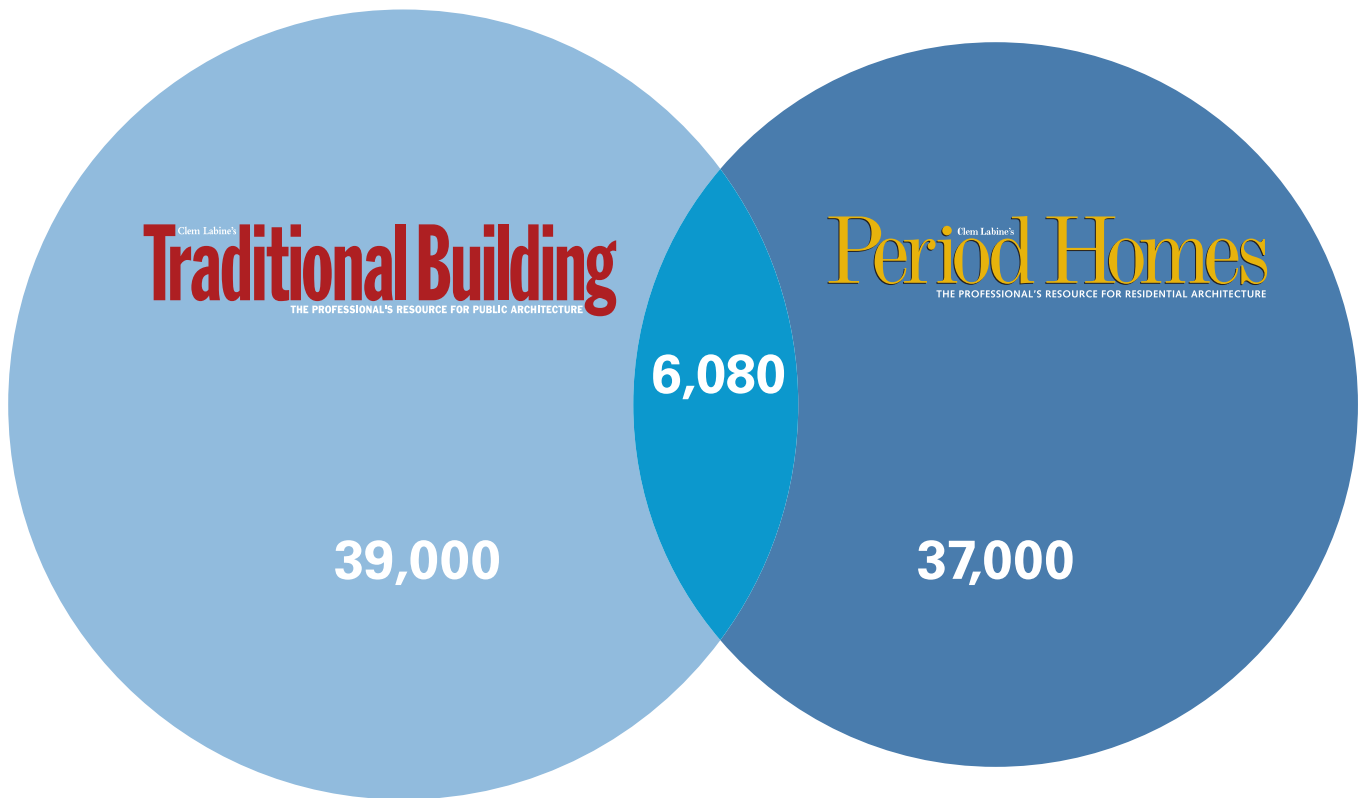

Together Traditional Building and Period Homes Deliver the Heart of the Market: 76,000 Professionals

Traditional Building—39,000 architects, building owners,
facilities managers, general contractors

Period Homes—37,000 custom builders, architects, interior designers

Traditional Building readers who also read **Period Homes**—6,080

- 2** TARGETED MAGAZINES
- 2** DISTINCT AUDIENCES
- 1** GREAT COMBINATION PACKAGE

Restore Media, LLC, is publisher of *Clem Labine's Traditional Building* and *Clem Labine's Period Homes* and Tradweb. Producer of the Traditional Building Exhibition and Conference.